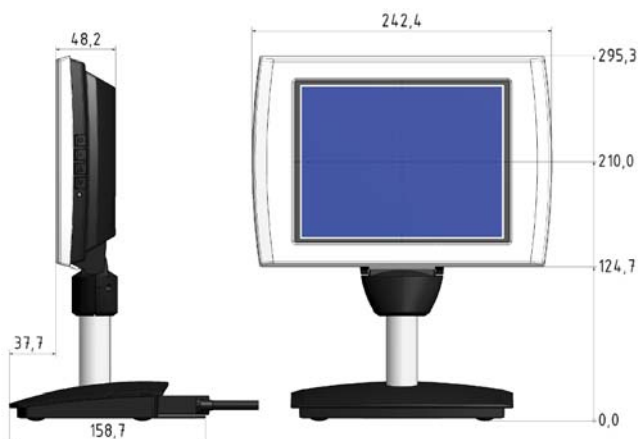

8.0" SVGA CUSTOMER DISPLAY

» Compact display with adjustable inclination.

- » 8.0" TFT screen
- » SVGA 800x600 pixel
- » Displayed colours: 262,144 (18 bits)

OPTIONS

Mounting Style

» Tabletop

(also referred to as standalone)

» Table through

(thickness of the table: 10 - 30 mm)

ORDERING CODES

T M - D V 0 - B 1 0 - C 1 5 -

1 2 3 4 5 6 7 8

- 1) D - display
- 2) Video input
V - Analog RGB (VGA)
- 3) Touchscreen output
0 - without touchscreen
- 4) TFT LCD display type
B - 8.0", Innolux or similar, 800x600
- 5) Mounting Style
0 - VESA mount
1 - tabletop (also referred to as standalone)
2 - table through
- 6) Reserved
- 7) Colour
- 8) Custom version (optional)

» VESA mount