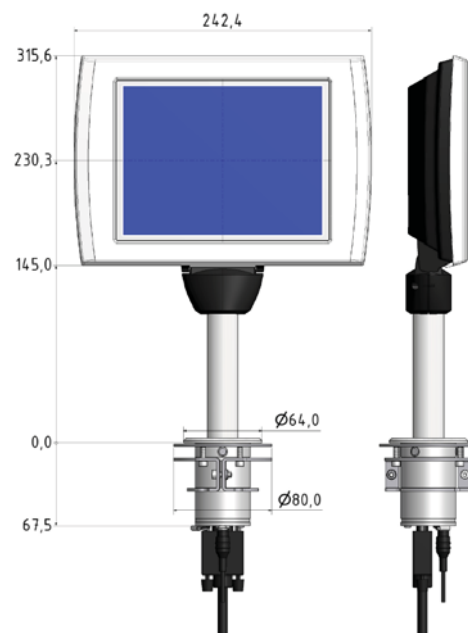

8.0" SVGA CUSTOMER DISPLAY

» Compact display with adjustable inclination.

- » 8.0" TFT screen
- » SVGA 800x600 pixel
- » Displayed colours: 262,144 (18 bits)

OPTIONS

Mounting Style

» Tabletop

(also referred to as standalone)

» Table through

(thickness of the table: 10 - 30 mm)

ORDERING CODES

T M - D V 0 - B 1 0 - C 1 5 -

1 2 3 4 5 6 7 8

- 1) D - display
- 2) Video input
V - Analog RGB (VGA)
- 3) Touchscreen output
0 - without touchscreen
- 4) TFT LCD display type
B - 8.0", Innolux or similar, 800x600
- 5) Mounting Style
0 - VESA mount
1 - tabletop (also referred to as standalone)
2 - table through
- 6) Reserved
- 7) Colour
- 8) Custom version (optional)

» VESA mount